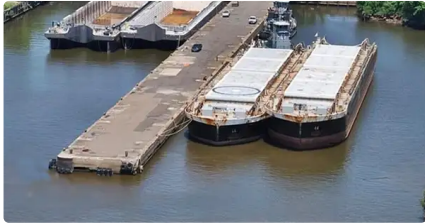

id 5713

[2-Super Barges](#)

5713

ABS

1984

\$3,800,000

2022-03-24

[Mathew Moen \(Ship World Brokerage\)](#)

(LOA), NS

360

, NS

32