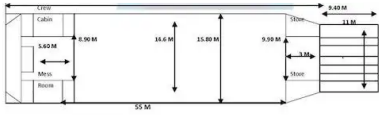

id 6367

Landing Craft,

[70.52m Landing Craft](#)

6367

[Landing Craft,](#)

2014

\$2,100,000

2022-09-30

[SeaBoats](#)

DWT 2000

(LOA), NS

70.52

, NS

2.76