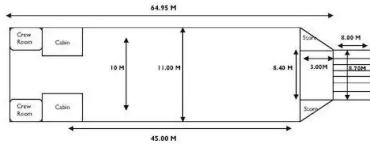

id 6536

**Landing Craft,**

[64.95m Landing Craft](#)

6536
<a href="#">Landing Craft,</a>
2008
\$800,000
2022-11-07
<a href="#">SeaBoats</a>

DWT	1000	(LOA), NS	64.95
NRT	167	, NS	3.2