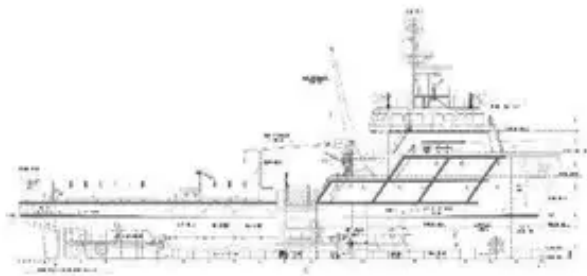

id 6696

[: 63m / DP 1 / 84ts BP AHTS Vessel](#) / [#1068171](#)

6696

2010

\$3,900,000

2022-12-13

[GRS.OFFSHORE RENEWABLES](#)

DWT	1	(LOA), NS	63.4
		, NS	4.8

1

Forecastle deck

Upper forecastle deck

New bridge deck

Tween deck

Bridge deck

Profile

Main deck

Below deck